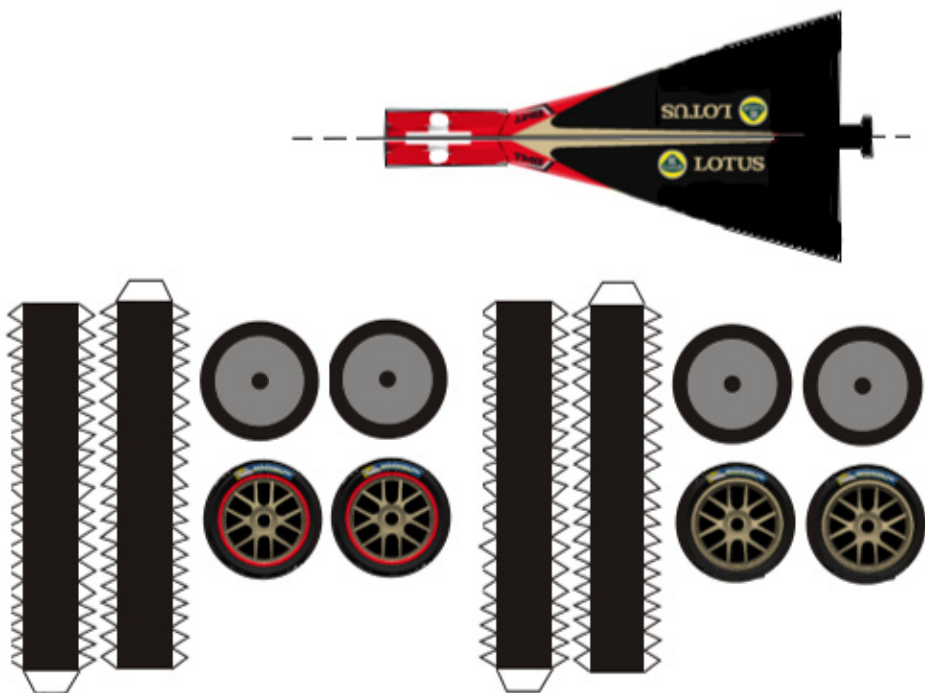

Source: spotter guide 2013

Papercraft 42

12 Nicolas Prost (FRA) ◯, Neel Jani (CHE) ◯, Nick Heidfeld (DEU) ◯
 LMP1 Petrol @RebellionRacing 32
 + Gold Mirrors, Windshield Strip

Rebellion Racing Lola B12/60 Coupe - Toyota

Many thanks to :
 Spotter guide and race-paper.de

Source: spotter guide 2013

Source: spotter guide 2013

Source: www.24h-lemans.com/

Papercraft 42

13 Andrea Belicchi (ITA) ♂, Mathias Beche (CHE) ♂, Cong Fu Chen (CHN) ♂
 LAMP Petrol @RebellionRacing
 + Red Mirrors, Windshield Strip

Rebellion Racing Lola B12/60 Coupe-Toyota

Source: spotter guide 2013