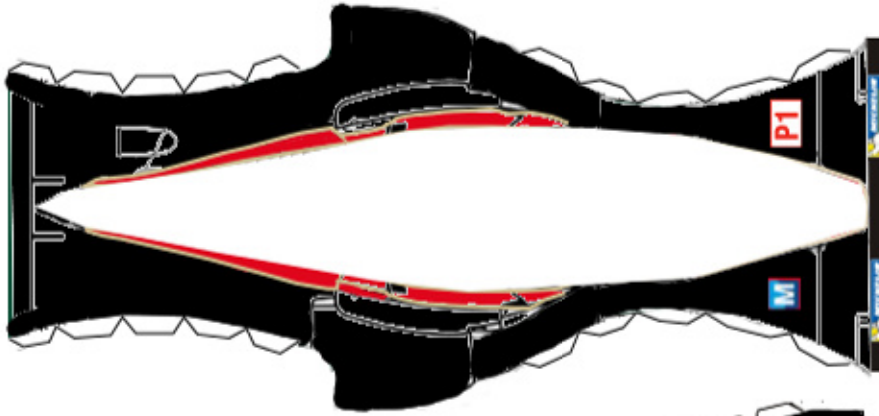

Source: www.24h-lemans.com/

Papercraft 42

12 Nicolas Prost (FRA) ◯, Neel Jani (CHE) ◯, Nick Heidfeld (DEU) ◯
 LMP1 Petrol @RebellionRacing 32
 + Gold Mirrors, Windshield Strip

Rebellion Racing Lola B12/60 Coupe - Toyota

Source: spotter guide 2013

Papercraft 42

12 Nicolas Prost (FRA) ◯, Neel Jani (CHE) ◯, Nick Heidfeld (DEU) ◯
 LMP1 Petrol @RebellionRacing 32
 + Gold Mirrors, Windshield Strip

Rebellion Racing Lola B12/60 Coupe - Toyota

Many thanks to :
 Spotter guide and race-paper.de

Source: spotter guide 2013

Source: spotter guide 2013

Source: www.24h-lemans.com/

Papercraft 42

13 Andrea Belicchi (ITA) ♂, Mathias Beche (CHE) ♂, Cong Fu Chen (CHN) ♂
 LAMP Petrol @RebellionRacing
 + Red Mirrors, Windshield Strip