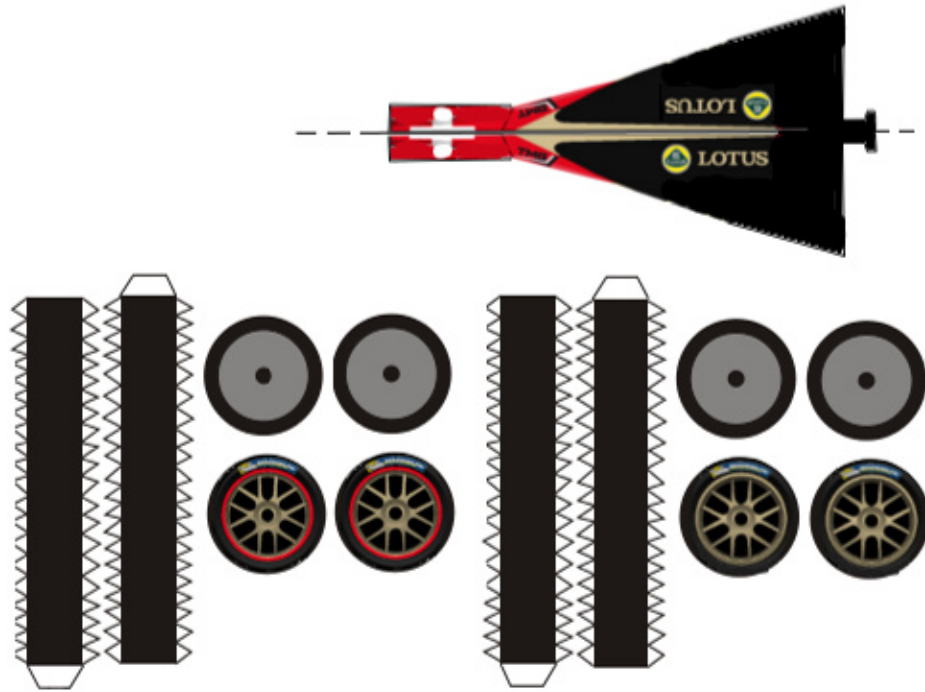

Source: spotter guide 2013

Papercraft 42

12 Nicolas Prost (FRA) ◯, Neel Jani (CHE) ◯, Nick Heidfeld (DEU) ◯
 LMP1 Petrol @RebellionRacing 32
 + Gold Mirrors, Windshield Strip

Rebellion Racing Lola B12/60 Coupe - Toyota

Many thanks to :
 Spotter guide and race-paper.de

Source: spotter guide 2013

Source: spotter guide 2013

Source: www.24h-lemans.com/

Papercraft 42

13 Andrea Belicchi (ITA) ♂, Mathias Beche (CHE) ♂, Cong Fu Chen (CHN) ♂
 LAMP Petrol @RebellionRacing
 + Red Mirrors, Windshield Strip

Rebellion Racing Lola B12/60 Coupe-Toyota

Source: spotter guide 2013