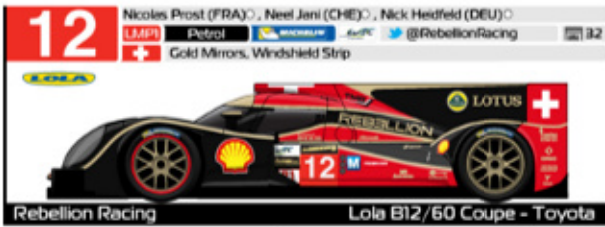

Source: www.24h-lemans.com/

Papercraft 42

12 Nicolas Prost (FRA) ◯, Neel Jani (CHE) ◯, Nick Heidfeld (DEU) ◯
 LMP1 Petrol @RebellionRacing 32
 + Gold Mirrors, Windshield Strip

Rebellion Racing Lola B12/60 Coupe - Toyota

Source: spotter guide 2013

Papercraft 42

12 Nicolas Prost (FRA) ◯, Neel Jani (CHE) ◯, Nick Heidfeld (DEU) ◯
 LMP1 Petrol @RebellionRacing 32
 + Gold Mirrors, Windshield Strip

Rebellion Racing Lola B12/60 Coupe - Toyota

Many thanks to :
 Spotter guide and race-paper.de

Source: spotter guide 2013

Source: spotter guide 2013

Source: www.24h-lemans.com/

Papercraft 42

13 Andrea Belicchi (ITA) ♂, Mathias Beche (CHE) ♂, Cong Fu Chen (CHN) ♂
 LAMP Petrol @RebellionRacing
 + Red Mirrors, Windshield Strip