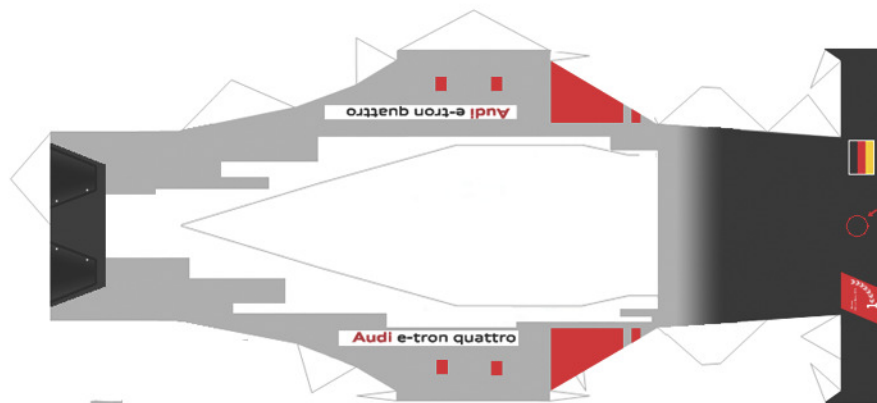

Audi R18 - low downforce
Audi Sport Team Joest
scale 1:43 H24 W46 L108
Le Mans 2015 #7

Audi R18 - low downforce
Audi Sport Team Joest
scale 1:43 H24 W46 L108
Le Mans 2015 #7