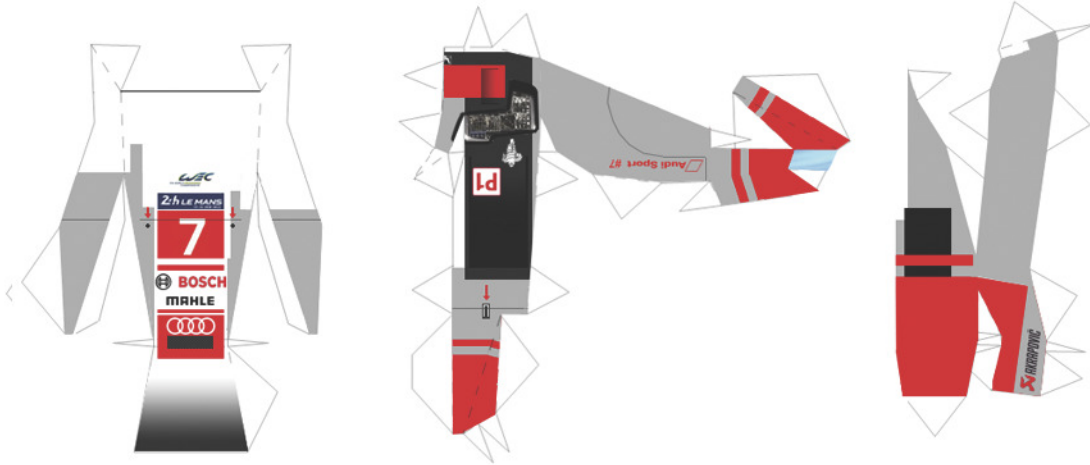

Audi R18 - low downforce
Audi Sport Team Joest
scale 1:43 H24 W46 L108
Le Mans 2015 #7

Audi R18 - low downforce
Audi Sport Team Joest
scale 1:43 H24 W46 L108
Le Mans 2015 #7