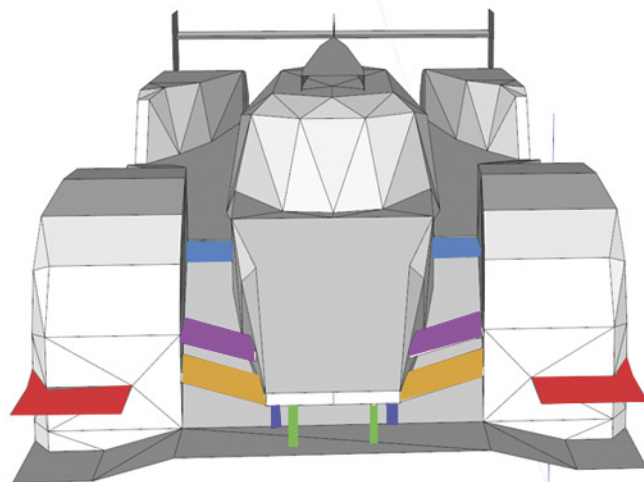

Audi R18 - low downforce
Audi Sport Team Joest
scale 1:43 H24 W46 L108
Le Mans 2015 #7

Audi R18 - low downforce
Audi Sport Team Joest
scale 1:43 H24 W46 L108
Le Mans 2015 #7