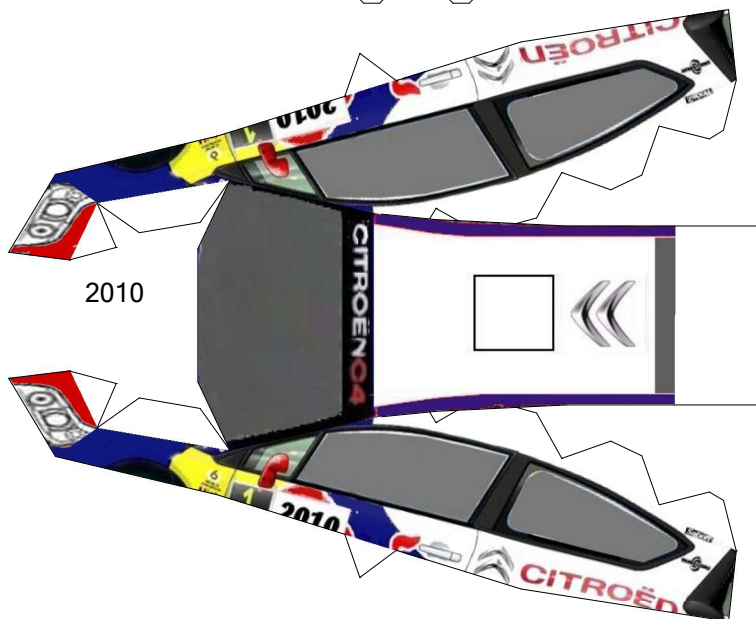

Paper models by keroliver

Eleven years of Loeb !

Citroen C4 2009 - 2010

scale 43. H33 W97 D41

2009

2009

2010

2010