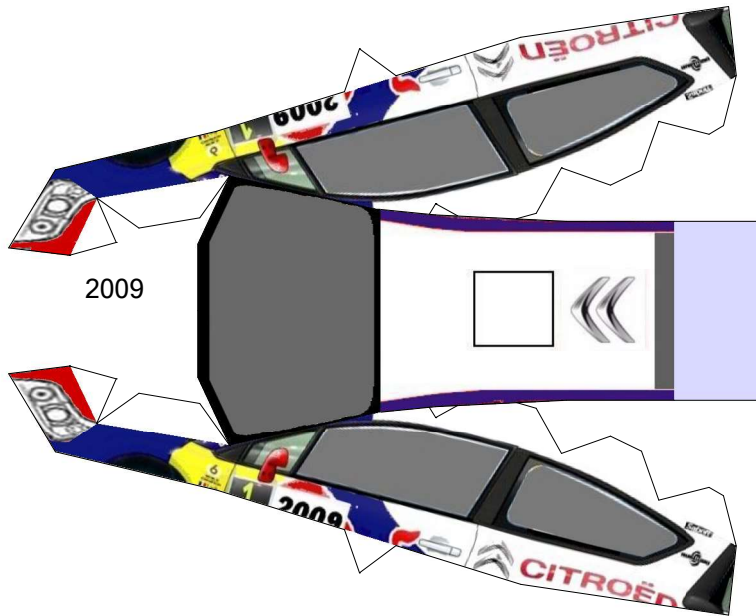

Paper models by keroliver

Eleven years of Loeb !

Citroen C4 2009 - 2010

scale 43. H33 W97 D41

2009

2009

2010

2010