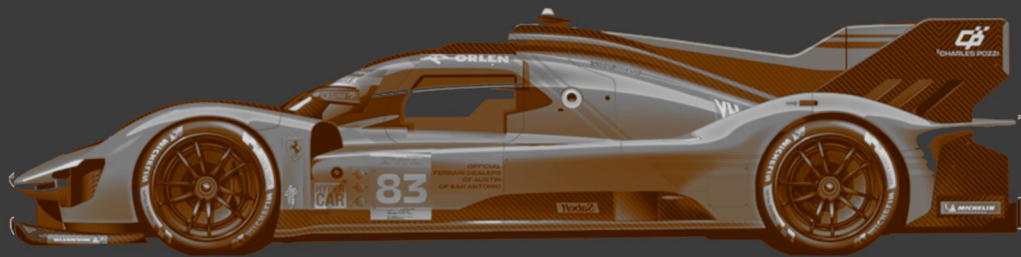

Wrob Paper Racing

n° 8

Ferrari 499 P AF Corse

WEC 2024

1/43

2024

Wrob Paper Racing

Wrob Paper Racing