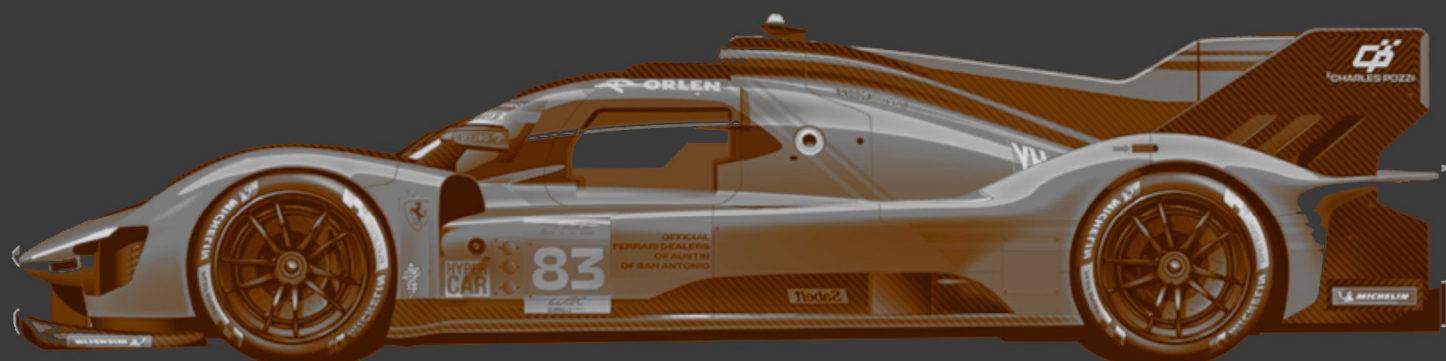

Wrob Paper Racing

n° 8

Ferrari 499 P AF Corse

WEC 2024

1/43

2024

Wrob Paper Racing

Wrob Paper Racing