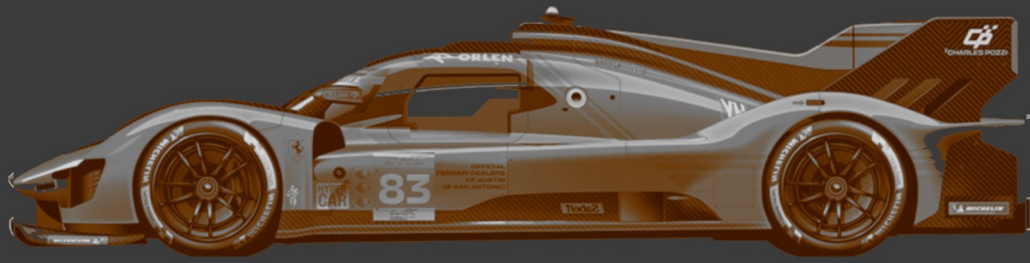

Wrob Paper Racing

n° 8

Ferrari 499 P AF Corse

WEC 2024

1/43

2024

Wrob Paper Racing

Wrob Paper Racing