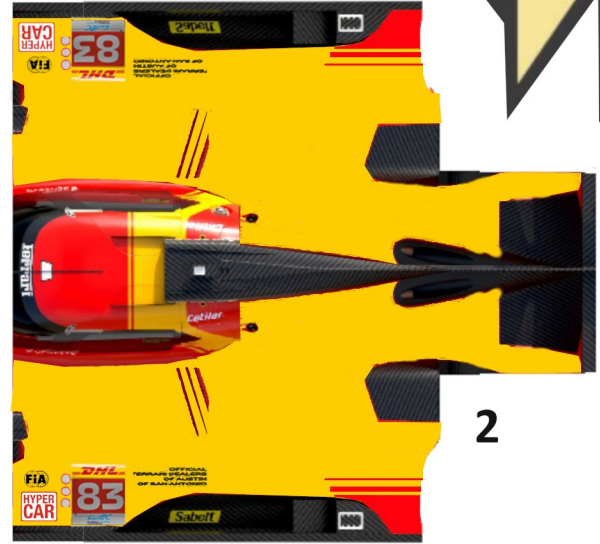

Wrob Paper Racing

n° 8

Ferrari 499 P AF Corse

WEC 2024

1/43

2024

Wrob Paper Racing

Wrob Paper Racing