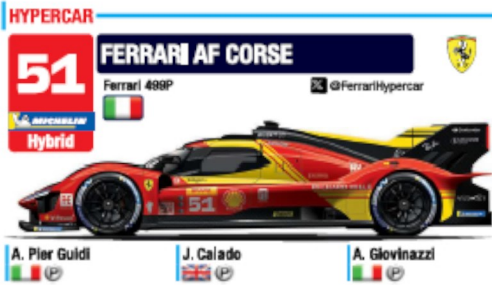

Wrob Paper Racing

5